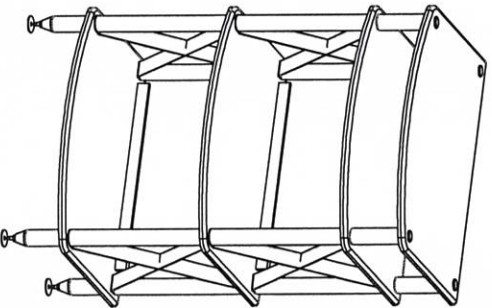

TTX ADD ON RECORD SHELF

STEP 1

STEP 2

STEP 3

STEP 4

NO.	DESCRIPTION	QTY
		1
A	M8*62 	4
B		4
C	L=330 	4
D	T=15mm 	1