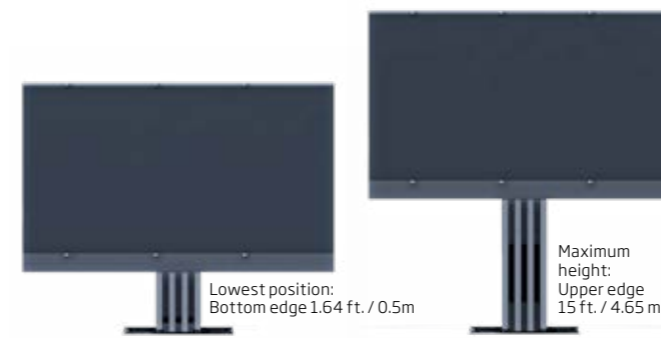

Lowest position:
Bottom edge 1.64 ft. / 0.5m

Maximum height:
Upper edge
15 ft. / 4.65 m

ADJUSTABLE IN HEIGHT & ANGLE

The C SEED 201 display can be raised, lowered and rotated up to 270 degrees by remote control to achieve the perfect viewing angle.