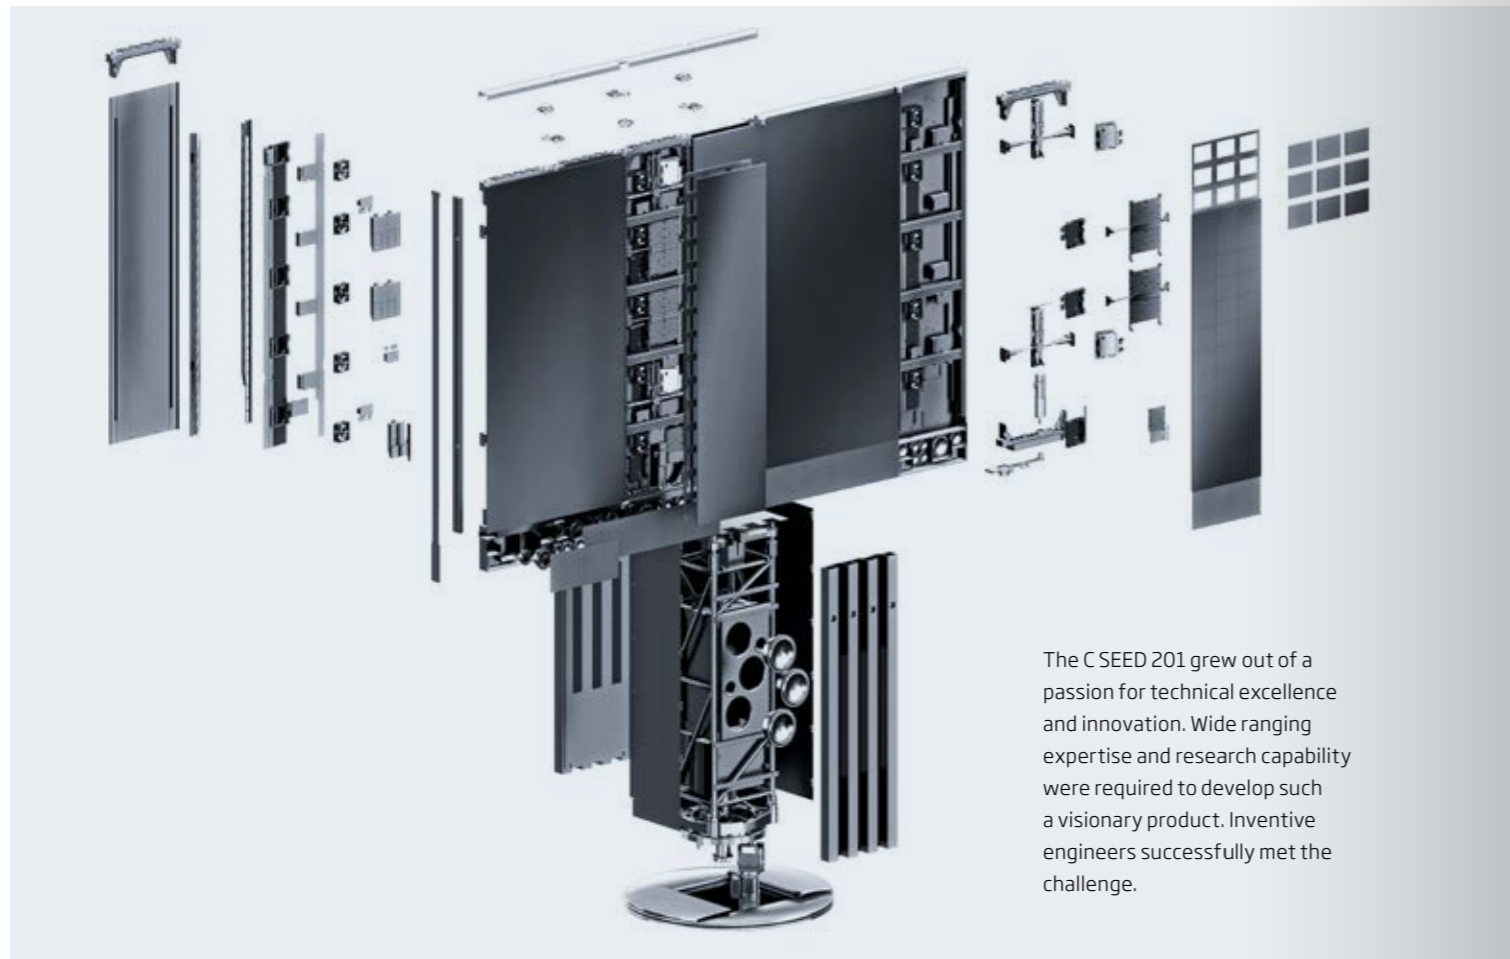

The C SEED 201 grew out of a passion for technical excellence and innovation. Wide ranging expertise and research capability were required to develop such a visionary product. Inventive engineers successfully met the challenge.