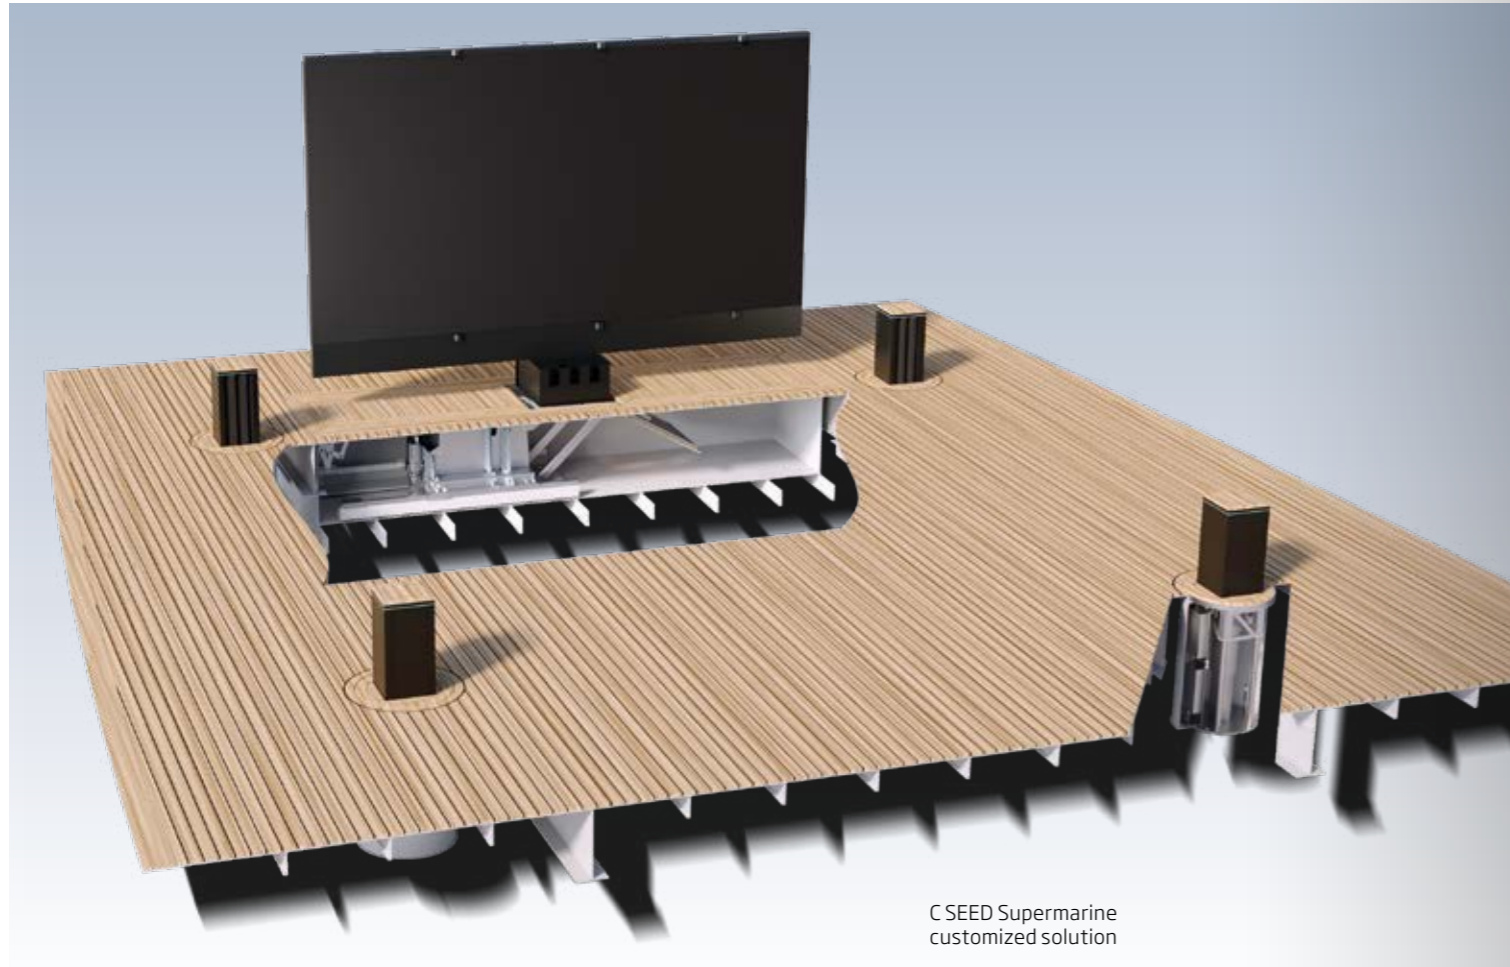

C SEED Supermarine customized solution

INDIVIDUAL APPROACH, CUSTOMIZED SOLUTION

The C SEED Supermarine TV and speakers are designed to be the most compact kinematic and technological solution, bringing the ultimate outdoor daylight theater. Each marine project is unique - our in-house engineering team takes pride in creating individually customized solutions to fit our products in the existing space below the deck, defining the tiniest individual part and detail, surpassing the most challenging space restrictions. Striking formal simplicity, crafted from marine grade aluminum and steel materials in impeccable workmanship, Supermarine line perfectly matches the yacht design excellence of any superyacht new build or refit.