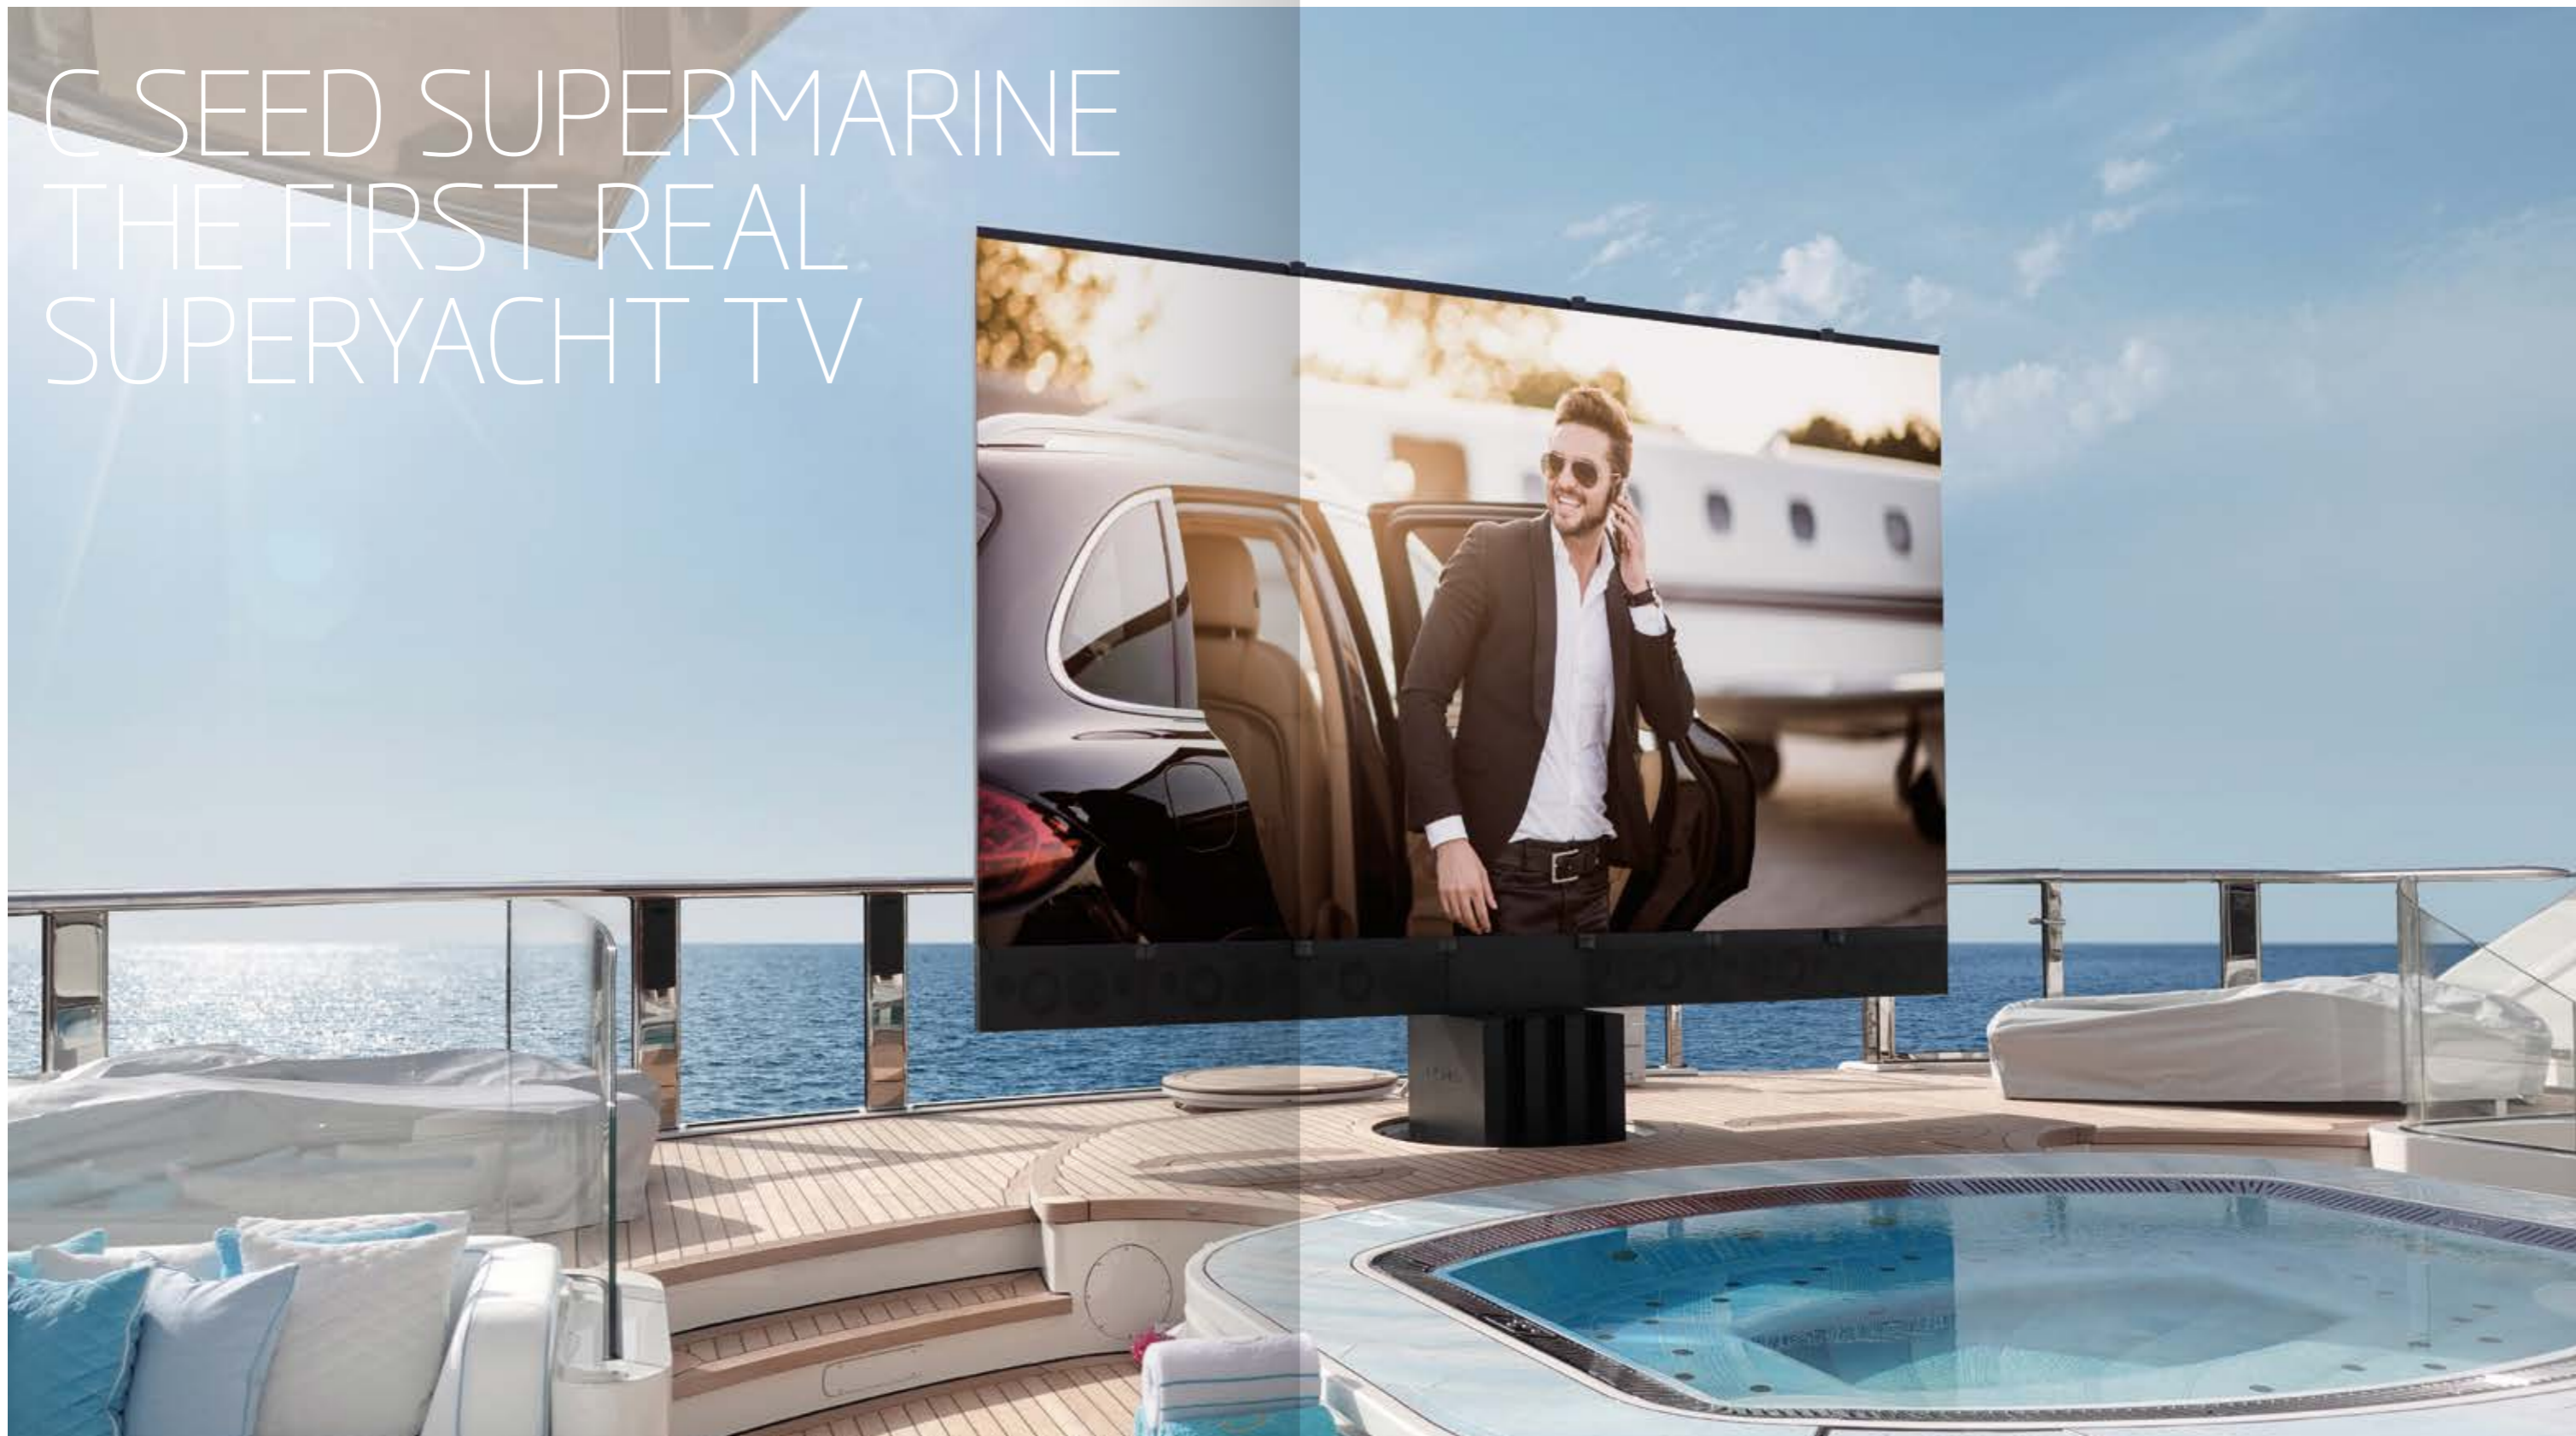

## C SEED SUPERMARINE TV 201 & 144

The single most spectacular engineering achievement of the C SEED Supermarine TV is its unique hydraulic drive system. A wildly sophisticated combination of vertical and horizontal drives retracts the whole huge 201 inch screen into a shallow compartment of only

78 cm (31 inch) depth, saving valuable space on and below decks.

Still, the C SEED Supermarine TV takes only 30 seconds to rise to its impressive height of 3 m (9.8 ft.) with effortless ease. Massive MicroLED panels unfold

# INDIVIDUAL APPROACH, CUSTOMIZED SOLUTION

The C SEED Supermarine TV and speakers are designed to be the most compact kinematic and technological solution, bringing the ultimate outdoor daylight theater. Each marine project is unique - our in-house engineering team takes pride in creating individually customized solutions to fit our products in the existing space below the deck, defining the tiniest individual part and detail, surpassing the most challenging space restrictions. Striking formal simplicity, crafted from marine grade aluminum and steel materials in impeccable workmanship, Supermarine line perfectly matches the yacht design excellence of any superyacht new build or refit.

## UNIQUE ENTERTAINMENT ON BOARD

The C SEED Supermarine TV system provides unique viewing comfort. Unfold it and rotate it up to 180° with a push of the button on its radio remote control. Enjoy perfect picture quality, produced by a 4K media controller with HDR