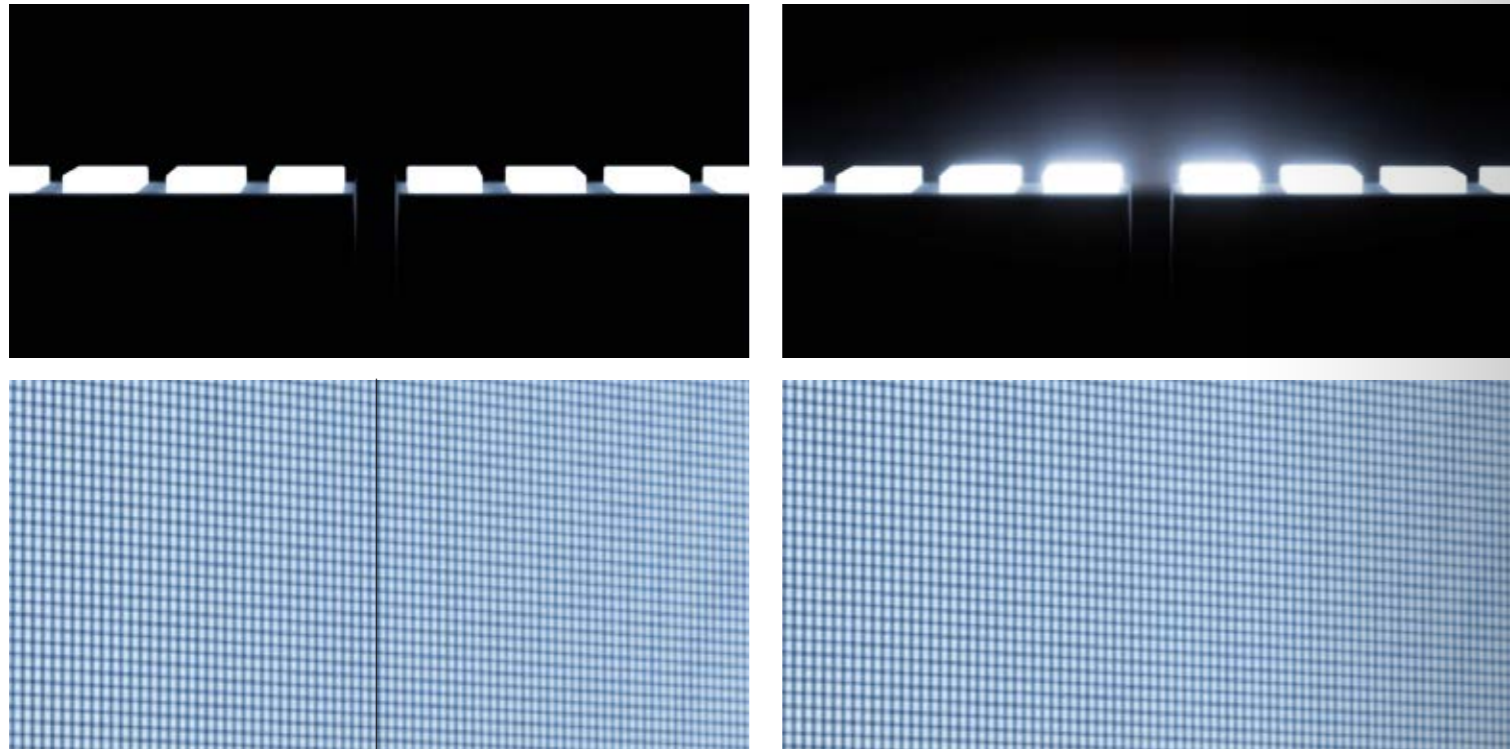

- C SEED machines the bionic framework of the M1 from solid blocks of aerospace grade aluminum. For lifelong totally torsion-free integrity.
- The system is fitted with ultrasonic safety sensors that reliably protect its kinematic functions.
- For ultimate viewing comfort, the screen rotates 180 degrees in every direction to provide the perfect viewing angle.
- For uncluttered design elegance, the sound bar is an integrated part of the frame.
- For perfect harmony with every design environment, the C SEED M1 is available in four frame colors: C SEED Black, C SEED Titanium, C SEED Silver and C SEED Gold.

AGC

ADAPTIVE GAP CALIBRATION

TOTALLY SEAMLESS: AGC ADAPTIVE GAP CALIBRATION

Folding high-resolution MicroLED screens are here - the luxury TV revolution is on. Folding screen pioneer C SEED leads the way with the game-changing Adaptive Gap Calibration: AGC is an automatic distance measuring and calibration system that creates totally seamless foldable TV surfaces, free from any visible gaps.