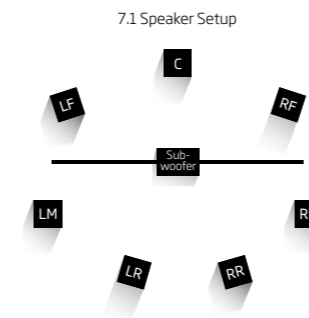

TOTAL QUALITY SOUND

Every C SEED M1 comes with onboard 2.1 high-end audio for total quality sound to match the screen's unparalleled visual quality, with the soundbar organically integrated into the frame design. Of course, the necessary interfaces for latest external audio up to 9.2 are on board as well.