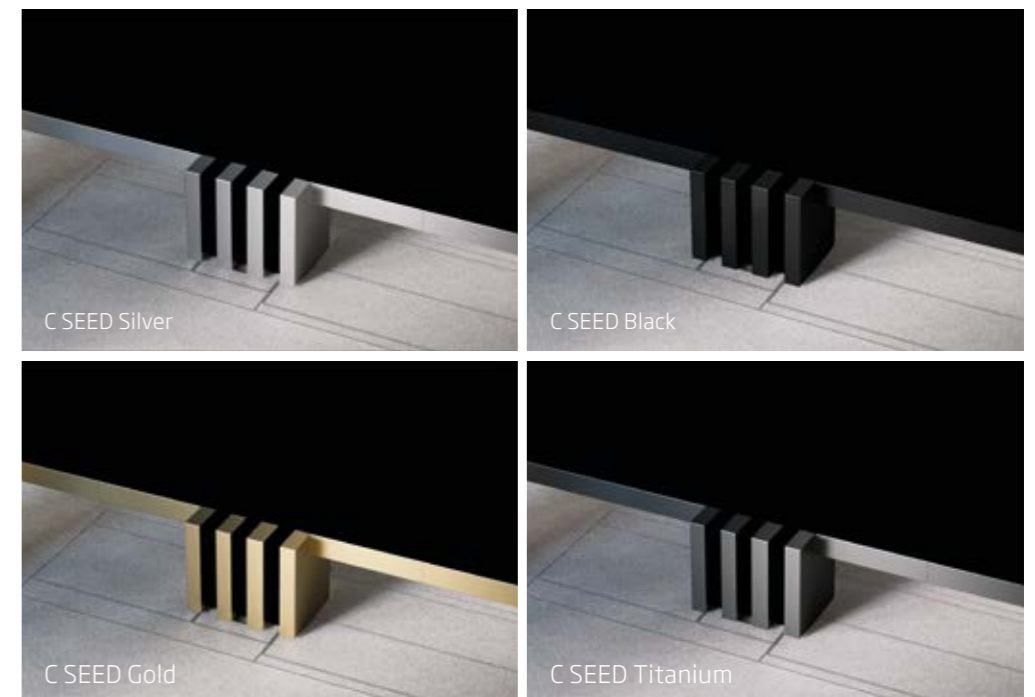

THE C SEED M1 IS AVAILABLE IN THESE ELEGANT COLORS

C SEED Silver - C SEED Gold - C SEED Black - C SEED Titanium